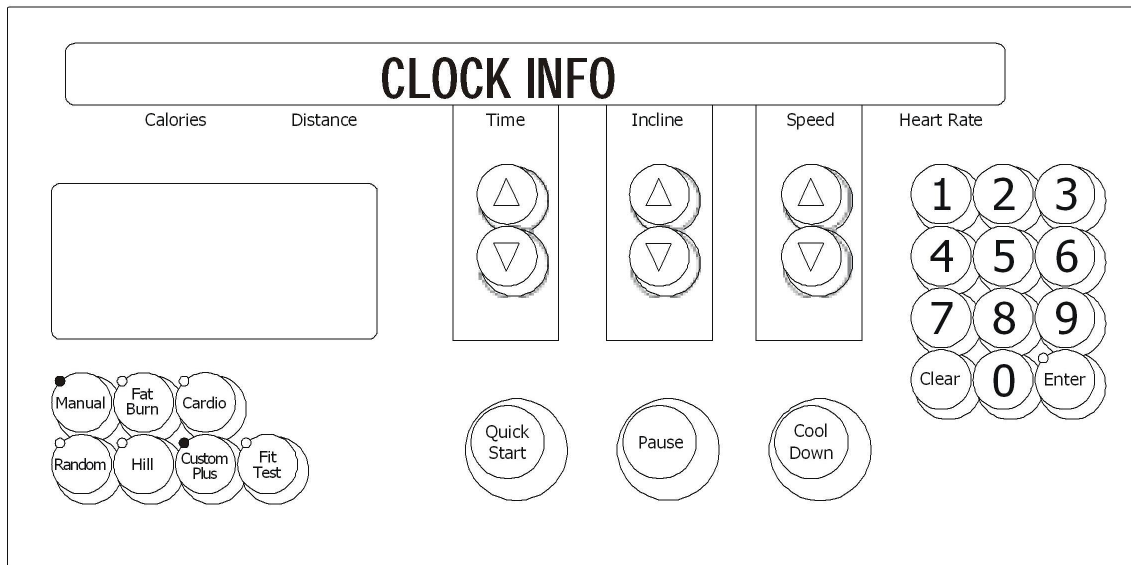

Life Fitness Models 9100, 9500HR, 9700HR, and 9700HR w/Decline Treadmills
DIAGNOSTICS: INFORMATION – CLOCK INFO MODE

This area will allow the user to see the current information about the real time clock. The information will cover the following areas:

DISPLAYED INFORMATION

FRAME CLOCK COMM BAD
FRAME TAG UNPLUGGED
CURRENT SETTING FOR REAL TIME CLOCK

Press the 'CLEAR' key to exit the Real Time Clock Info and return to the System Info Menu.